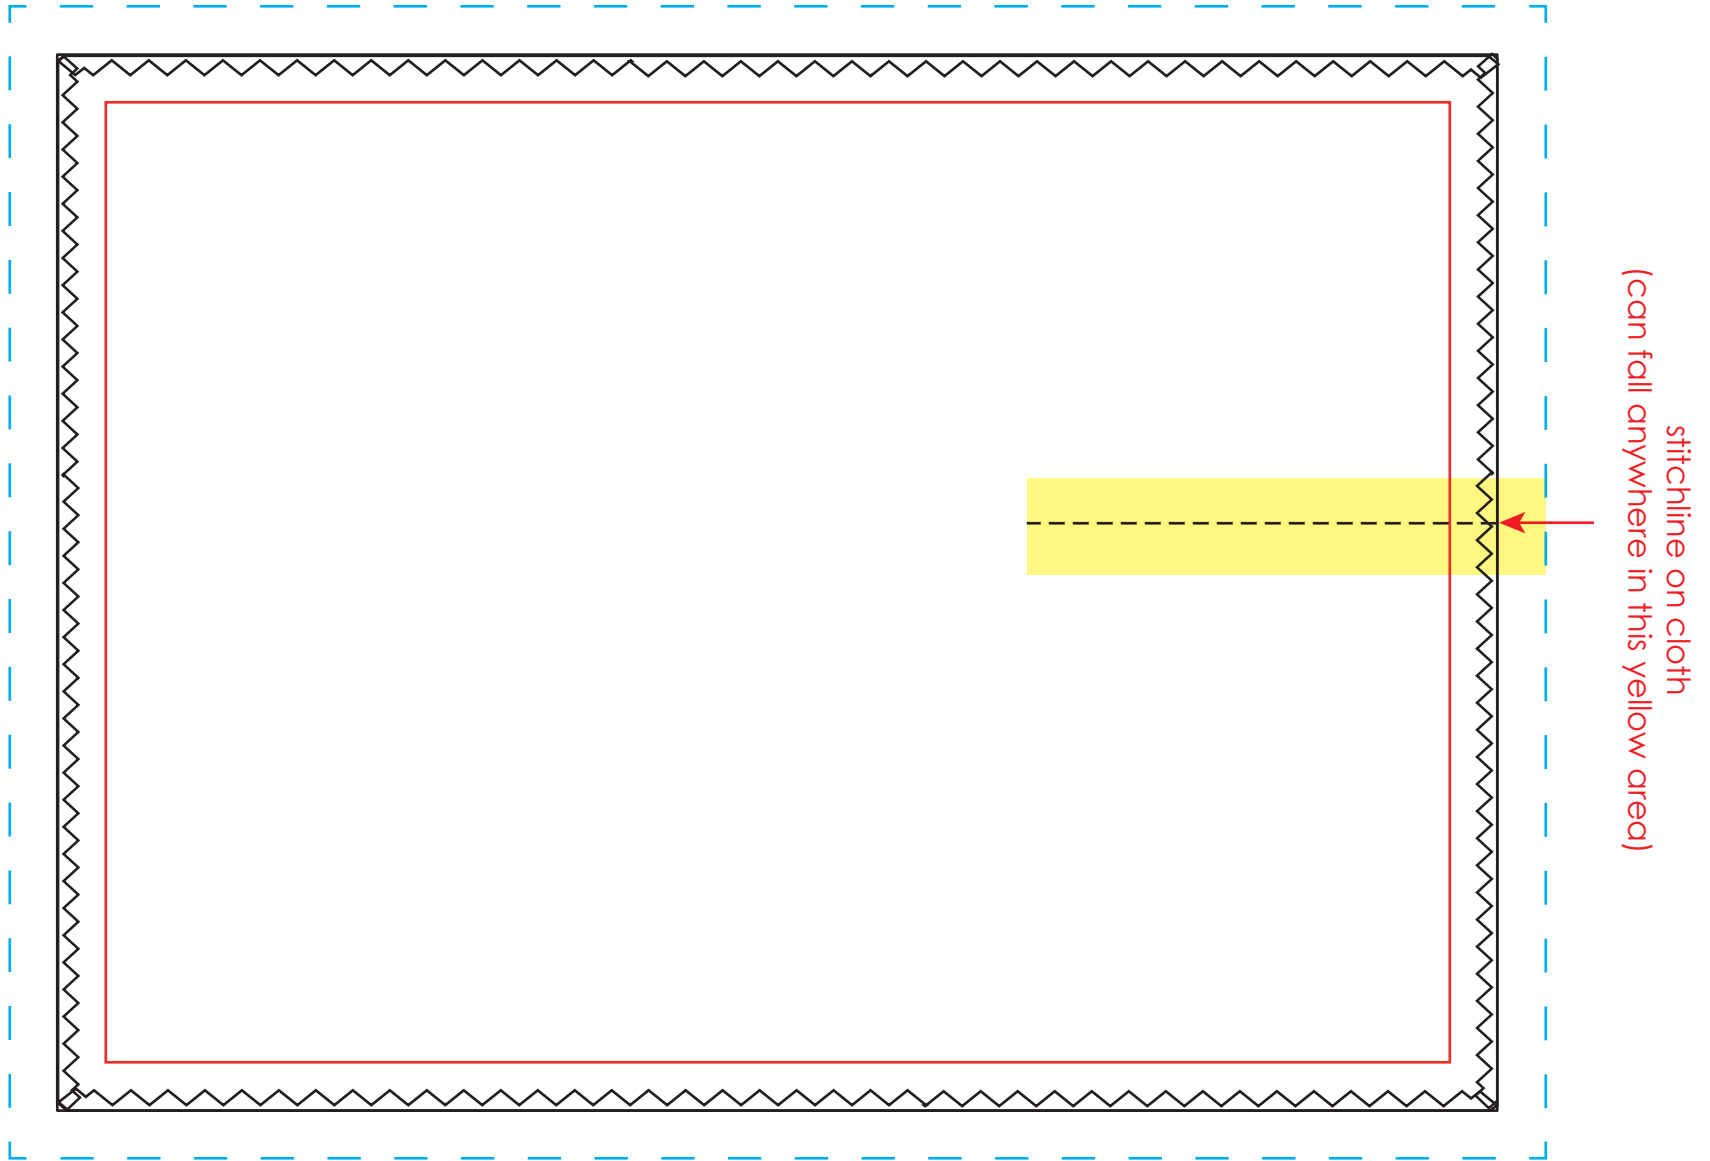

EZ8876

E-Z IMPORT™ FOLDABLE MICROFIBER CLOTH - 7.5" W x 5.5" H (open)

BLACK LINE INDICATES SIZE OF ACTUAL ITEM
Zigzag line represents the zigzag stitching on edges of this cloth
CYAN DOTTED LINES INDICATES REQUIRED BLEED SPACE
(APPROX. 1/4" BLEED AROUND THE PRINT AREA)
RED LINE REPRESENTS THE SAFE AREA TO PRINT